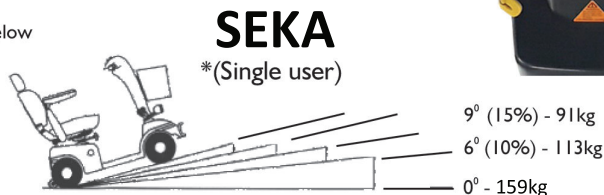

SPECIFICATIONS	SEKA	NEW / UPDATED FEATURES
Length	1390mm	Large Captain's Seat
Width	610mm	Adjustable Steering Tiller
Height	1310mm	Adjustable Width Arm Rests
*Safe Climbing Angle	9 Degrees	Sliding Rotating Seat
*Max Climbing Angle	9 Degrees	Front Shopping Basket
Maximum Load Single User*	159Kgs	Horn
Charger	8Amp	USB power outlet
Motor Size - 4Pole	1.5Hp	LED Battery Level indicator
Maximum Speed	10Kph	LED Front Headlights
Battery Capacity (Minimum Amp)	50Amp	Front & Rear Suspension
Maximum Range #	up to 32km	Front & Rear Lights
Wheel Size	330mm	Hazard Lights /indicators
Turning Radius	1750mm	High / Low Speed switch
Weight (with battery)	104kg	Anti Tips Wheels
		Comprehensive Warranty

Shoprider is listed and complies with the regulations of the Therapeutic Goods Association of Australia and is manufactured to comply with all relevant international ISO standards.

WARNING: Do not exceed 10kph on public roads or paths.

IMPORTANT: Always be sure to read your owner's manual thoroughly before operating your machine.

Driving range varies with the factors shown below

- (1) The weight of the occupant
- (2) Level ground & Ambient temperature
- (3) Battery condition / Type of charger
- (4) Driving Style

Your Authorised dealer

SHOPRIDER®
shoprider.com.au *Mobility*

For your nearest Distributor call 1800 672 633
Or visit our Web Site at www.shoprider.com.au