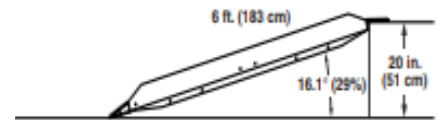

Easy single-fold design

**272**kg  
Weight Capacity

**75**cm  
Wide

**Portable**  
with a High-Traction Surface

Single Fold Ramps assist in traversing curbs, steps, & more

Single Fold Ramps from Pride Mobility® offer a reliable solution for transitioning curbs, thresholds, and other obstacles. They are available in several different lengths and can accommodate a weight capacity of 272 kg (600 lbs.). Moreover, lightweight Single Fold Ramps are easily portable, making them ideal for home and travel.

## Features

- Handle for easy transport
- Lightweight & portable
- Integrated, high-traction surface
- Competitively priced
- 75 cm (29.5") wide when folded
- 272 kg (600 lbs.) Weight capacity
- Available in the following sizes:

Size	Weight
61 cm (2')	5.8 kg (12.78 lbs)
91 cm (3')	7.7 kg (16.97 lbs)
122 cm (4')	10.3 kg (22.7 lbs)
152 cm (5')	2.8 kg (28.22 lbs)
183 cm (6')	15.4 kg (33.95 lbs)

						Rise
					16.1° (29%)	51cm (20")
					14.5° (26%)	46 cm (18")
			15.5° (28%)	12.8° (23%)		41 cm (16")
		17° (30%)	13.5° (24%)	11.2° (20%)		36 cm (14")
		14.5° (26%)	11.5° (20%)	9.6° (17%)		30 cm (12")
		16.1° (29%)	12° (21%)	9.6° (17%)	8° (14%)	25 cm (10")
		14.5° (26%)	10.8° (19%)	8.6° (15%)	7.2° (13%)	23 cm (9")
		12.8° (23%)	9.6° (17%)	7.7° (13%)	6.4° (11%)	20 cm (8")
	17° (30%)	11.2° (20%)	8.4° (15%)	6.7° (12%)	5.6° (10%)	18 cm (7")
	14.5° (26%)	9.6° (17%)	7.2° (13%)	5.7° (10%)	4.8° (8%)	15 cm (6")
	12° (21%)	8° (14%)	6° (10%)	4.8° (8%)	4° (7%)	13 cm (5")
	9.6° (17%)	6.4° (11%)	4.8° (8%)	3.8° (7%)	3.2° (6%)	10 cm (4")
	7.2° (13%)	4.8° (8%)	3.6° (6%)	2.9° (5%)	2.4° (4%)	8 cm (3")
	4.8° (8%)	3.2° (6%)	2.4° (4%)	1.9° (3%)	-	5 cm (2")
	-	-	-	-	-	2.5 cm (1")
Ramp Length	61 cm (2')	91 cm (3')	122 cm (4')	152 cm (5')	183 cm (6')	