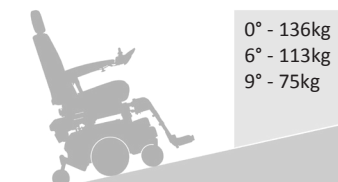

BURGUNDY RED

COUGAR 10

G424M

FEATURES

- High back contoured seat with headrest
 - Height / angle adjustable seat
 - Lift up & adjustable width / height arm rests
 - Fold up adjustable height / depth footrest
 - Mid wheel drive
 - Finger control operation
 - High / Low speed settings
 - Battery power indicator
 - Horn
 - Ideal for indoor and outdoor use on even ground
 - Tie down points for transport
- Attachment options available:
 Swing away legrests
 Elevating swing away legrests
 Stump support

SPECIFICATIONS

Overall: 920mm (L) x 620mm (W) x 1120mm (H)
 Turning Circle: 950mm
 Speed: 8km/h
 Maximum range: Up to 35km
 Safe climb angle: 8°
 Maximum climb angle: 9°
 Motor: 2 x 0.8Hp high torque motors (2 Pole)
 Batteries: 2 x 40 Amp minimum (supplied)
 Charger: 5 Amp
 Tyres: Front: Ø150mm / Middle: Ø260mm / Rear: Ø125mm
 Product Weight: 100kg - with batteries
 Maximum User Weight: 136kg - on flat ground

0° - 136kg
 6° - 113kg
 9° - 75kg