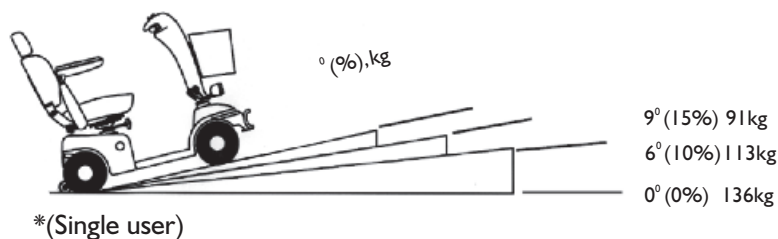

Your Authorised dealer

For your nearest Distributor call 1800 672 633
Or visit our Web Site at www.shoprider.com.au